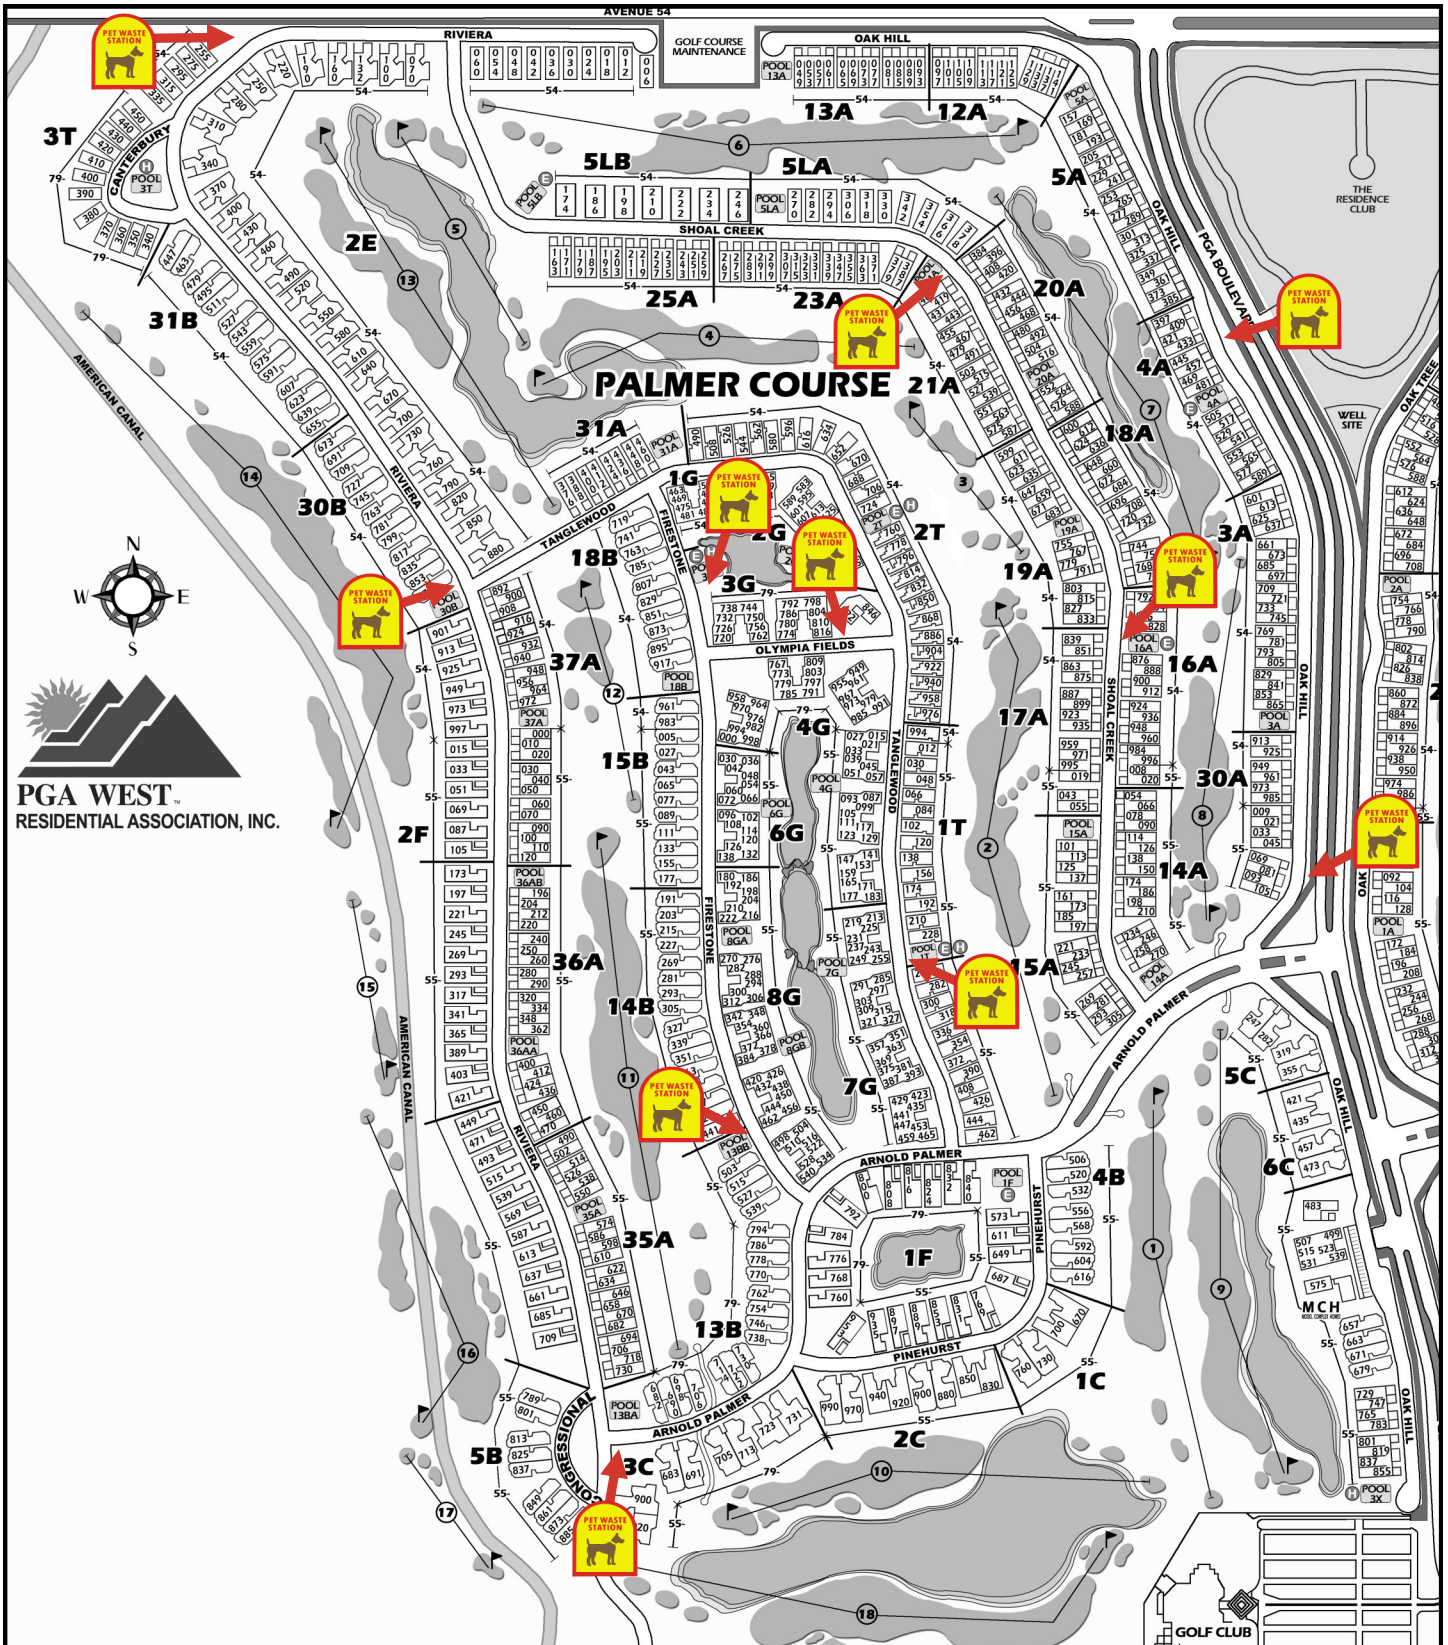

# PET WASTE STATIONS

Palmer- (Updated 7/25/18)

# PET WASTE STATIONS

## Stadium